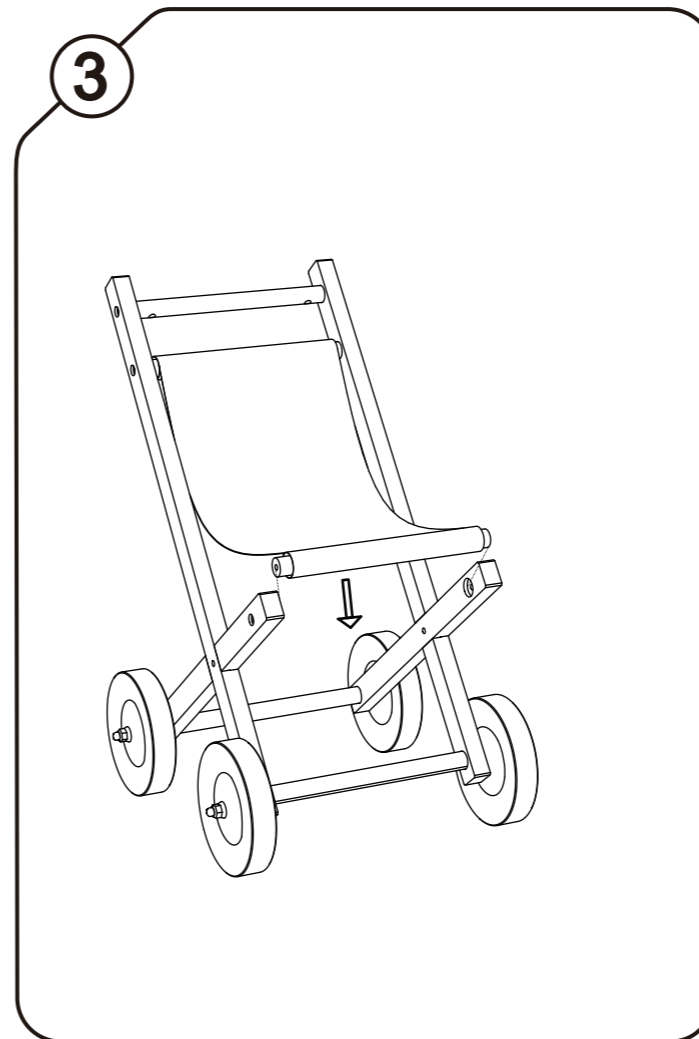

PAGE 2

661939V01 21.01.07