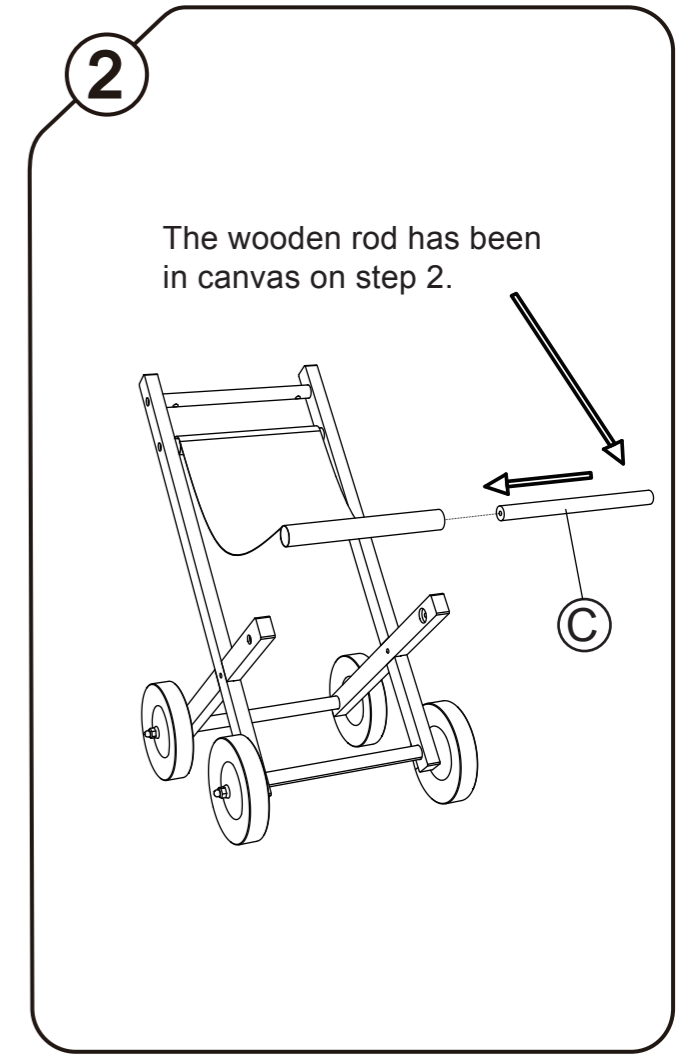

PAGE 2

661939V01 21.01.07