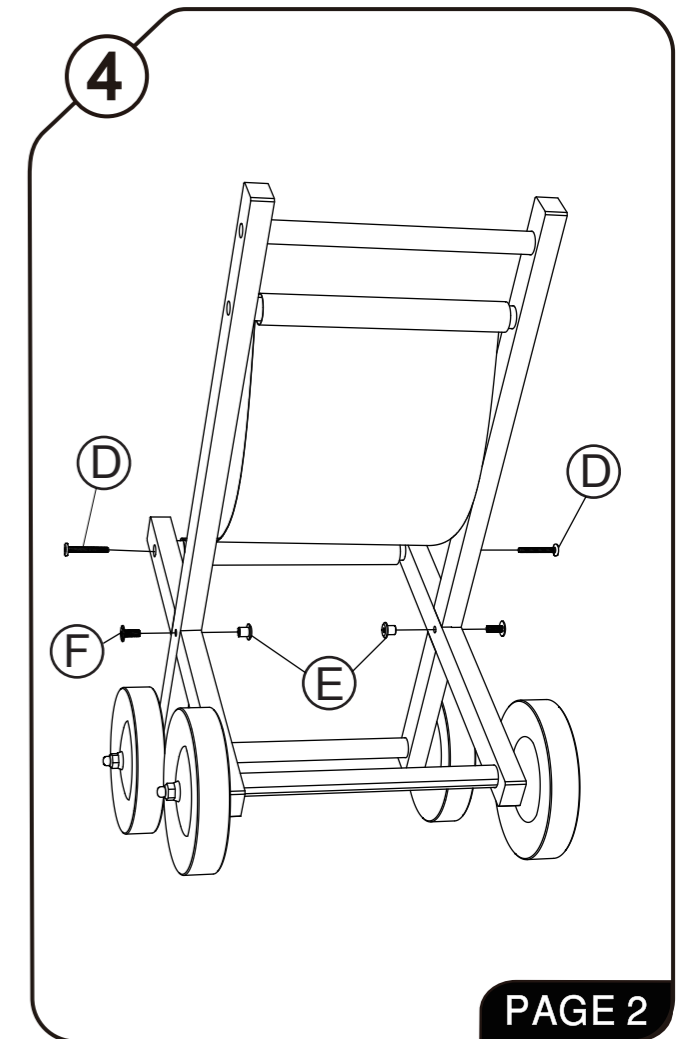

PAGE 2

661939V01 21.01.07