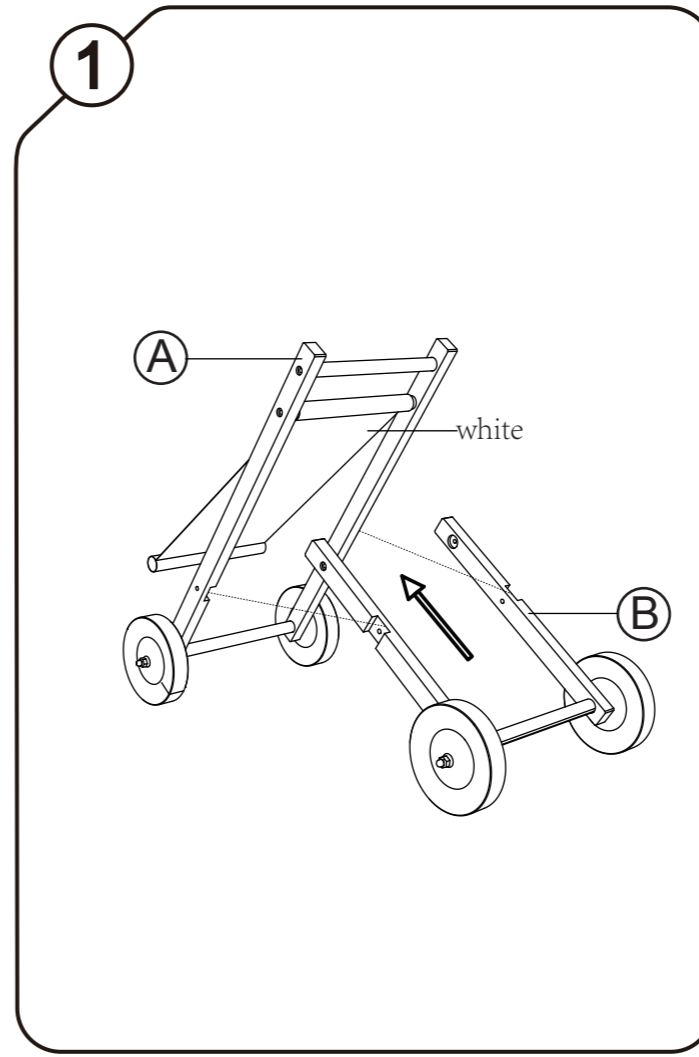

PAGE 2

661939V01 21.01.07